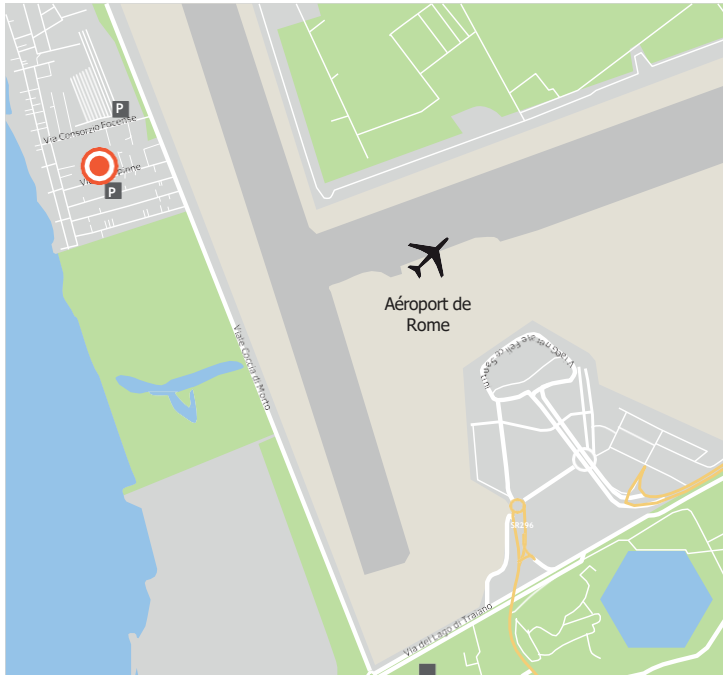

ROME FIUMICINO

WHERE CAN I FIND MY CENTER?

Direction Rome Fiumicino Airport:

- 1 Take **Ostia Fiumicino direction** and **North Fiumicino**.
- 2 follow the signs **Parking Blu** (signposted road).

GPS coordinates