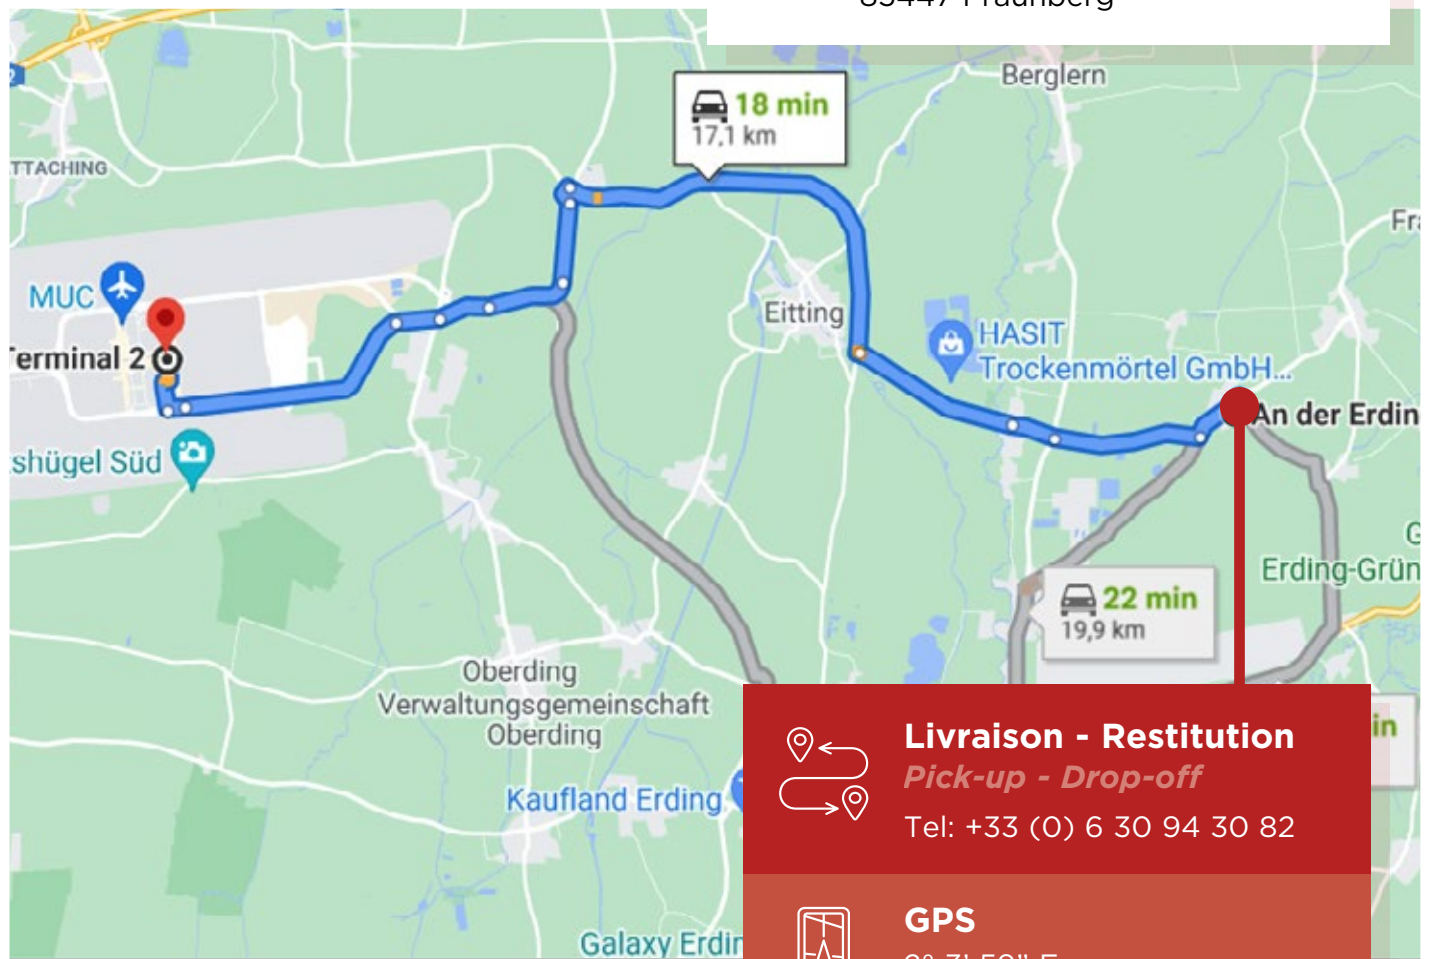

CAR-2-EUROPE

AÉROPORT DE MUNICH

Trajet de la navette de l'aéroport au centre de livraison : entre 10 à 15 minutes.
Shuttle travel from the airport to the delivery center: between 10 to 15 minutes.

**MDS / Munich
LOG IN OUT GmbH**

An der Erdingerstrasse 5a
85447 Fraunberg

Livraison - Restitution

Pick-up - Drop-off

Tel: +33 (0) 6 30 94 30 82

GPS

2° 3' 59" E

41° 18' 28" N

Tél. : **+33 (0) 6 30 94 30 82**

Every day. Only possible with an appointment confirmed 4 working days in advance. The customers will be expected 30 minutes after the hour of fixed meeting.

- **MDS / Munich LOG IN OUT GmbH**
An der Erdingerstrasse 5a
85447 Fraunberg
- A shuttle will drive you back to the airport Departure Areas.

ARRIVÉE AU CENTRE / ARRIVAL AT THE CENTER:

Depuis la St 2082, tourner sur An der Erdingerstrass.
From St 2082, turn onto An der Erdingerstrass.

L'entrée du centre se trouve au bout de la rue.
The entrance to the center is at the end of the street.