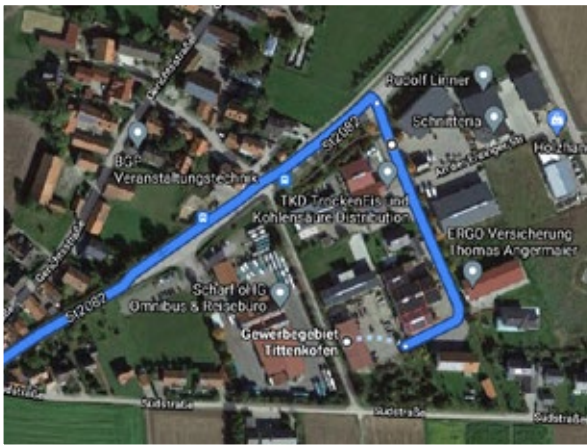

Every day. Only possible with an appointment confirmed 4 working days in advance. The customers will be expected 30 minutes after the hour of fixed meeting.

- **MDS / Munich LOG IN OUT GmbH**
An der Erdingerstrasse 5a
85447 Fraunberg
- A shuttle will drive you back to the airport Departure Areas.

ARRIVÉE AU CENTRE / ARRIVAL AT THE CENTER:

Depuis la St 2082, tourner sur An der Erdingerstrass.
From St 2082, turn onto An der Erdingerstrass.

L'entrée du centre se trouve au bout de la rue.
The entrance to the center is at the end of the street.