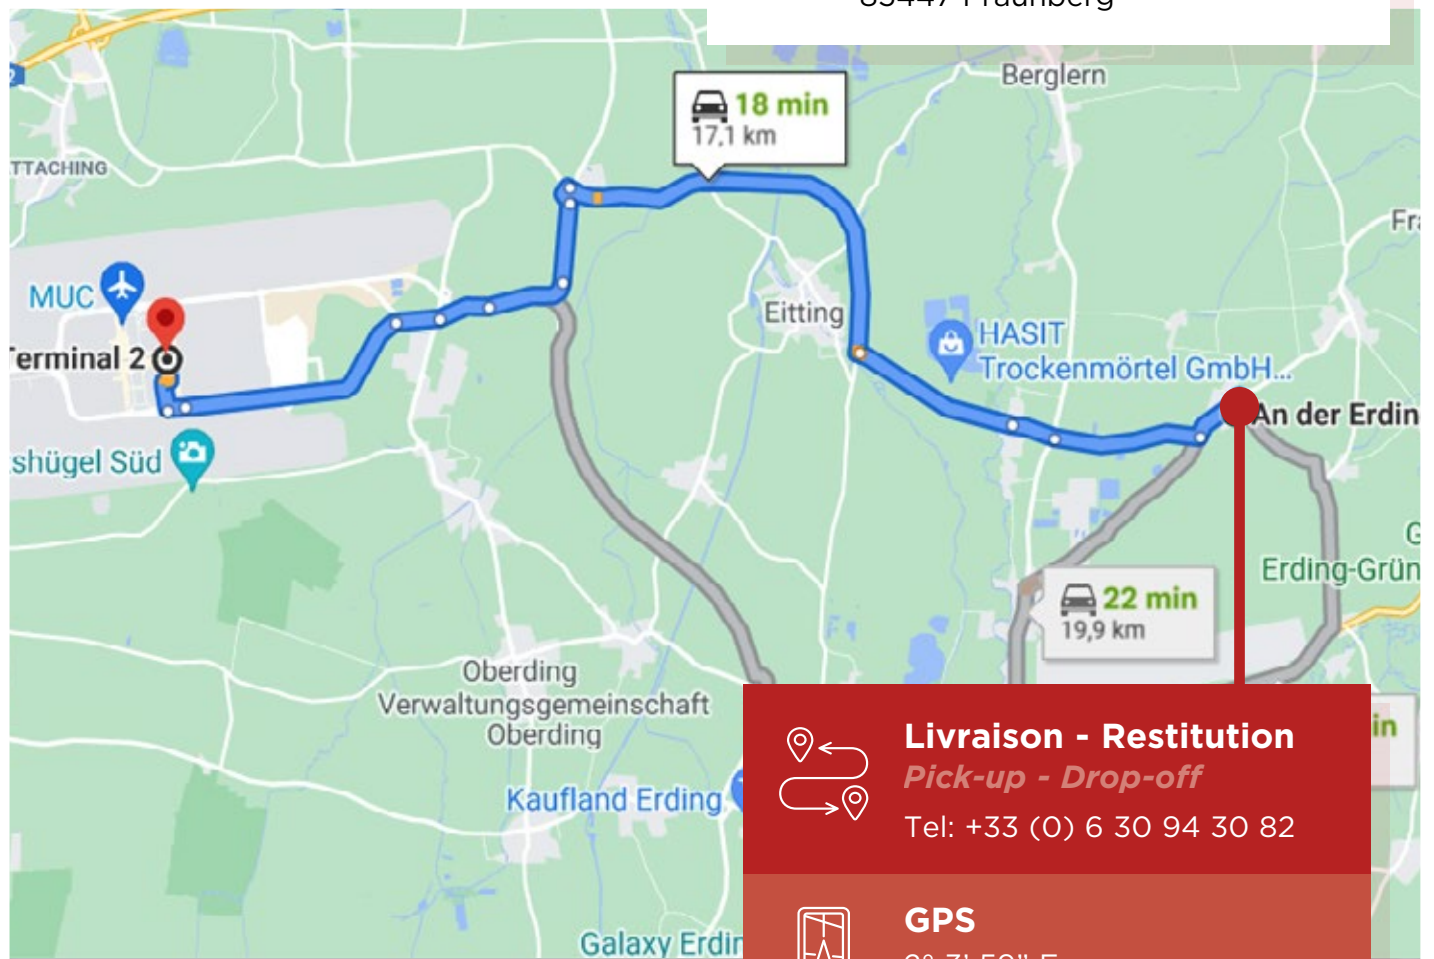

# AÉROPORT DE MUNICH

Trajet de la navette de l'aéroport au centre de livraison : entre 10 à 15 minutes.

*Shuttle travel from the airport to the delivery center: between 10 to 15 minutes.*

## MDS / Munich LOG IN OUT GmbH

An der Erdingerstrasse 5a  
85447 Fraunberg

**Every day. Only possible with an appointment confirmed 4 working days in advance. The customers will be expected 30 minutes after the hour of fixed meeting.**

- **MDS / Munich LOG IN OUT GmbH**  
**An der Erdingerstrasse 5a**  
**85447 Fraunberg**
- A shuttle will drive you back to the airport Departure Areas.

## ARRIVÉE AU CENTRE / ARRIVAL AT THE CENTER:

**Depuis la St 2082, tourner sur An der Erdingerstrass.**  
*From St 2082, turn onto An der Erdingerstrass.*

**L'entrée du centre se trouve au bout de la rue.**  
*The entrance to the center is at the end of the street.*