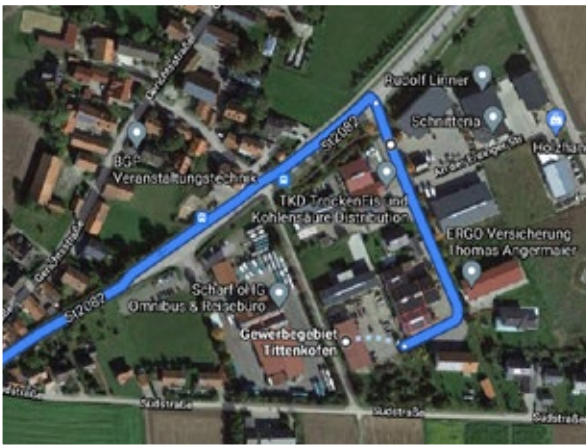

Every day. Only possible with an appointment confirmed 4 working days in advance. The customers will be expected 30 minutes after the hour of fixed meeting.

- **MDS / Munich LOG IN OUT GmbH**
An der Erdingerstrasse 5a
85447 Fraunberg
- A shuttle will drive you back to the airport Departure Areas.

ARRIVÉE AU CENTRE / ARRIVAL AT THE CENTER:

Depuis la St 2082, tourner sur An der Erdingerstrass.

From St 2082, turn onto An der Erdingerstrass.

L'entrée du centre se trouve au bout de la rue.

The entrance to the center is at the end of the street.