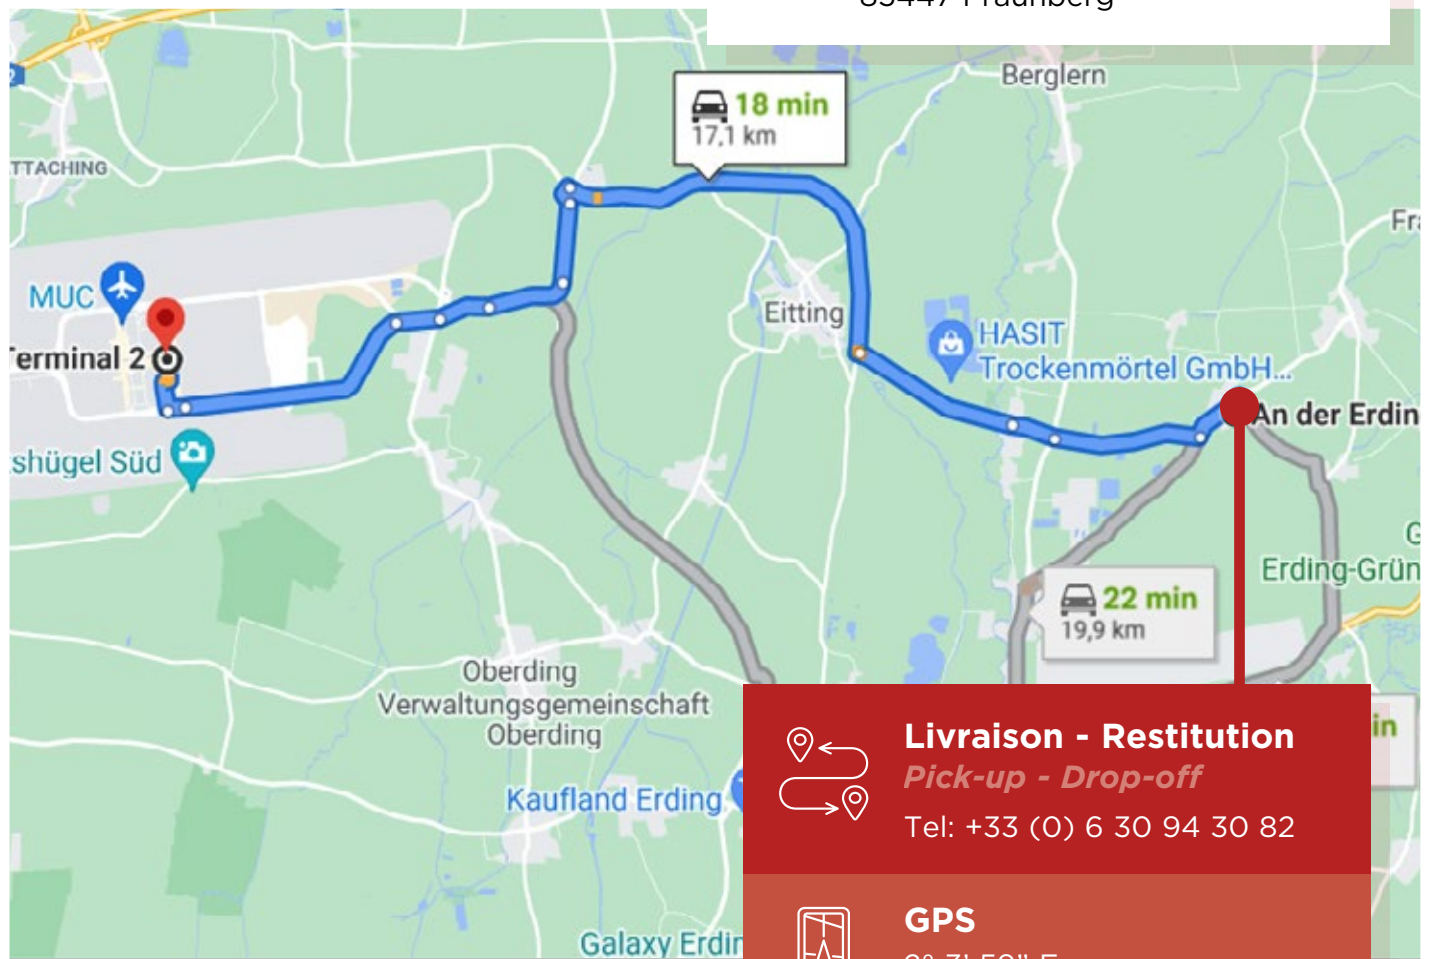

AÉROPORT DE MUNICH

Trajet de la navette de l'aéroport au centre de livraison : entre 10 à 15 minutes.
Shuttle travel from the airport to the delivery center: between 10 to 15 minutes.

**MDS / Munich
LOG IN OUT GmbH**

An der Erdingerstrasse 5a
85447 Fraunberg

Livraison - Restitution

Pick-up - Drop-off

Tel: +33 (0) 6 30 94 30 82

GPS

2° 3' 59" E

41° 18' 28" N

Tél. : +33 (0) 6 30 94 30 82

Every day. Only possible with an appointment confirmed 4 working days in advance. The customers will be expected 30 minutes after the hour of fixed meeting.

- **MDS / Munich LOG IN OUT GmbH**
An der Erdingerstrasse 5a
85447 Fraunberg
- A shuttle will drive you back to the airport Departure Areas.

ARRIVÉE AU CENTRE / ARRIVAL AT THE CENTER:

Depuis la St 2082, tourner sur An der Erdingerstrass.

From St 2082, turn onto An der Erdingerstrass.

L'entrée du centre se trouve au bout de la rue.

The entrance to the center is at the end of the street.