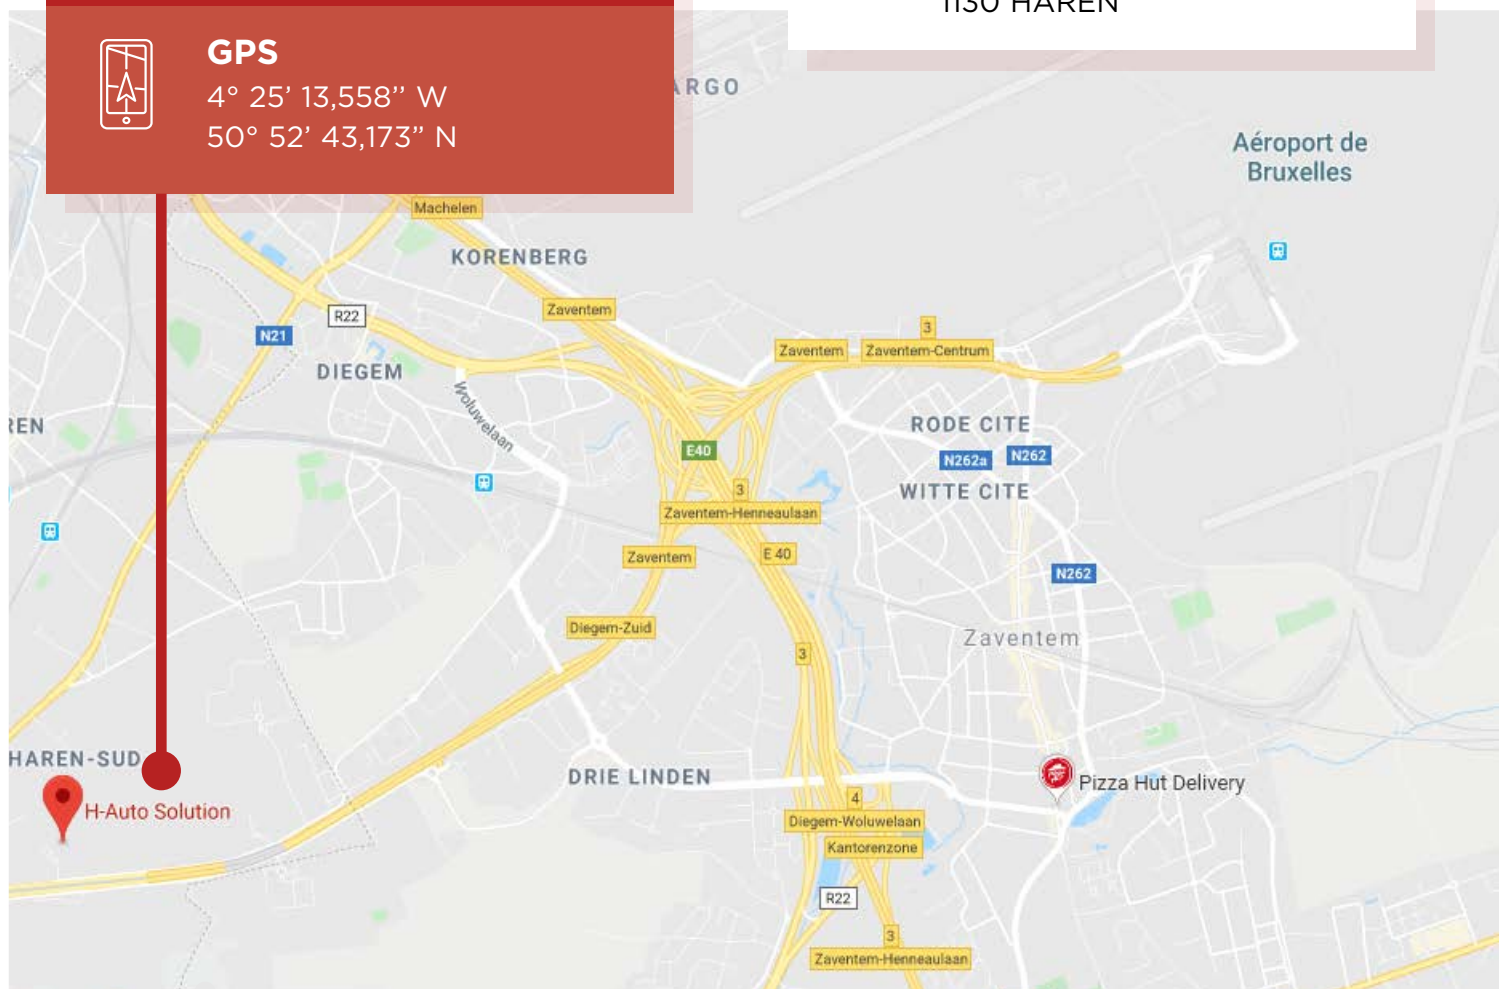

CAR-2-EUROPE

AÉROPORT DE BRUXELLES

Trajet de la navette de l'aéroport au centre de livraison : entre 5 à 10 minutes.

Shuttle travel from the airport to the delivery center: between 5 to 10 minutes.

Livraison - Restitution

Pick-up - Drop-off

Tel: +32 2 897 34 54

GPS

4° 25' 13,558" W

50° 52' 43,173" N

Aéroport de Bruxelles H-AUTO SOLUTION

Rue de la Fusée 66, Bat. 1
1130 HAREN

Tél. : +32 2 897 34 54

Only drop appointment confirmed 4 working days in advance

- Monday to Friday from 7:00 am to 6:00 pm.
Saturday from 8:00 am to 3:00 pm.
Sunday from 8:00 am to 8:00 pm.
- Go to the parking:
H-AUTO SOLUTION
rue de la Fusée 66 Bat. 1
1130 Haren
- You will be returned to your departures terminal in a shuttle bus.

BY CAR:

*Boulevard Léopold III (A 201) on the ground floor of the VERISURE building
next to the new OTAN building.*

BY TRAIN / TRAM:

*From Brussels Bordet train station, take tram 62 towards EUROCONTROL.
Stop: FUSÉE.*