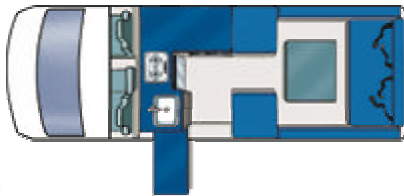

Warrior Campervan Rental

The Backpacker 4 berth Warrior campervan is ideal for two couples or a group of mates to take on an awesome Aussie adventure.

DAY LAYOUT

NIGHT LAYOUT

CAPACITY

Passengers	4 adults
Beds	2 x Double beds (rear dinette 2.10 x 1.72m, top bunk 2.00m x 1.37m - max weight 200kgs)