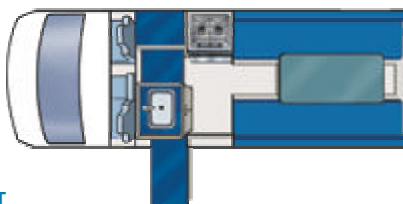

Nomad Campervan Rental

The Nomad 2 berth campervan is perfect for a couple or a small family. Explore Australia's diverse land and culture in the ease and comfort of the Backpacker Nomad.

DAY LAYOUT

NIGHT LAYOUT

CAPACITY

Passengers

2 adults, 1 child (over 4 years old)

Beds

Double bed (1.85m x 1.55m) Overhead single bed (1.6m x 1.38m max weight 200kgs)

TOILET & SHOWER

Toilet

No

CAMPERVAN DIMENSIONS

Length	5.0m
Width	1.69m
Height	1.8m
Exterior Height	2.5m