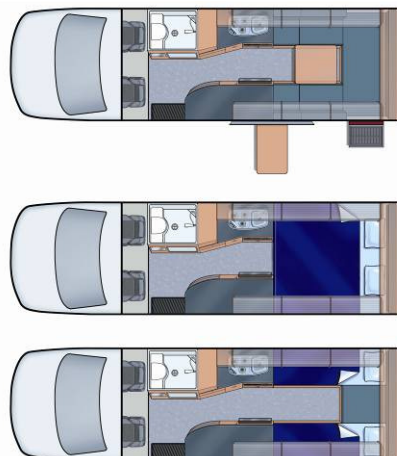

Spirit 2 TS Ultima

New layout, sophisticated design

The *Maui Spirit 2 Toilet/Shower Ultima* offers the comfort of an apartment on wheels with extras such as a versatile bed & living area set up, the largest bed in the industry, external slide-out BBQ, loads of storage plus TV screen & DVD player.

Spirit 2 TS Ultima

Booking Code	2BTSMTV
Capacity	2 adults
Beds: 4 possible configurations :	King size - 2m x 1.78m Singles - 2m x .6m Day bed / lounge - 1.78m x .925m Double - 1.78m x 1.46m
Seatbelts - Driver's Cab/ Living Cab	2/0
Fridge/ Freezer	80L
Microwave	Yes - operates when connected 240V
Gas Stove	3 burner. Plus external slide out BBQ
Sink	Yes
Hot/Cold pressurised water	Yes
Shower	Yes
Toilet	Yes
Power Supply (volts)	12V battery, 240V mains
Radio/CD	Radio/CD/ TV Screen / DVD player
Power steering	Yes
Air Conditioning - Driver's Cab/Main Cab	Yes/No
Heating - Driver's Cab/Main Cab	Yes/240V
Internal walk through access	Yes
Fresh water tank	140L
Waste water tank	80L
Gas bottles	9kg
Child & Booster seats	Can only be fitted in the front passenger seat
Transmission	Automatic
Fuel tank capacity	75L
Engine specifications	2.2L diesel
Fuel Consumption (average per 100kms)	13L
Length	7.00m
Width (excluding mirrors)	2.00m
Height	2.75m
Interior height	1.94m