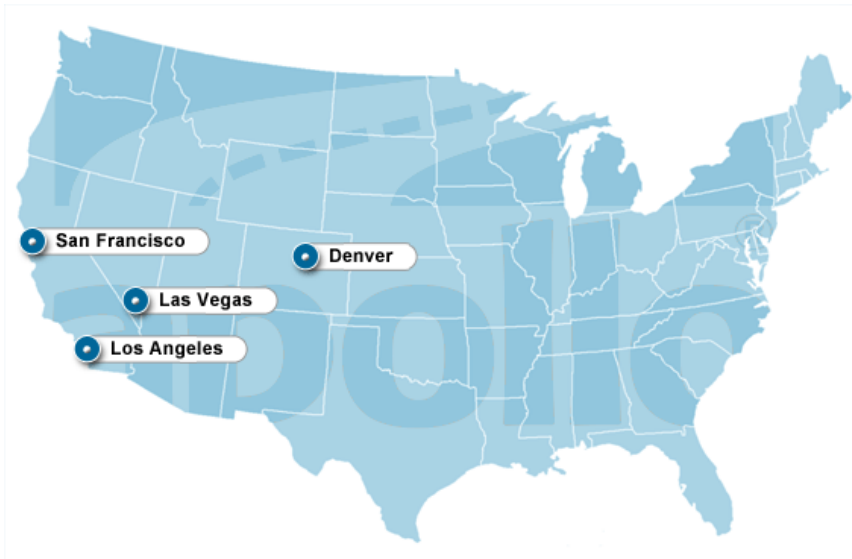

Apollo Motorhome United States of America Denver Branch

Enjoy the laid back lifestyle and mild climate Denver has to offer. Pick up your RV and get ready for the experience you'll never forget. Explore the city's various lush green parks, or one of the many outdoor festivals, or why not give one of Denver's famous breweries a go! Denver is also a fantastic place to start your self drive adventure, with picturesque landscapes surrounding the city.

Branch Details	
Address	3280 Chambers Road, Aurora 80011
Telephone	1-800-370-1262
Distance from Airport	21.1 kilometres / 13.1 miles
Distance from City	17.9 kilometres / 11.2 miles
Taxi Fare	Airport \$36 USD / City \$26 USD (approx.)
Branch Hours	9am to 4pm (mon-fri) 9am to 12pm (sat)

Other useful information

Nearest Supermarket
Chambers Place Shopping Center
 4848 Chambers Road, Denver, CO 80239-5152
 (303) 371-8385

Recommended Hotels/Motels
Comfort Inn Denver International Airport
 16921 E 32nd Ave, Aurora, CO
 (303) 367-5000

Apollo Motorhome United States of America Denver Branch

Marriott Hotels Resorts Suites

16455 E 40th Cir, Aurora, CO
(303) 371-4555

Recommended Caravan Parks/Camping Grounds

Cherry Creek State Park

4201 S Parker Rd, Aurora, CO 80014
+1 303-690-1166