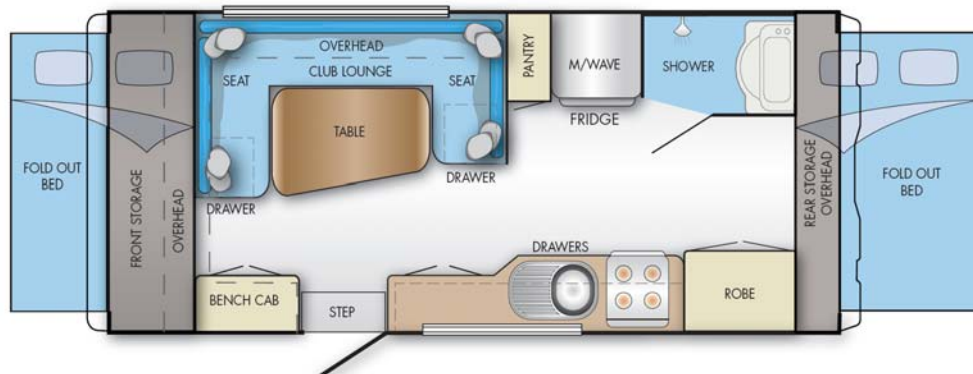

AU

Expanda Caravan

No Boundaries

Britz

Space for all the family

- Sleeps up to 6 people comfortably
- Large foldout beds give loads of internal space
- Comes with BBQ and awning
- Easy set up
- Available for 3 day hires