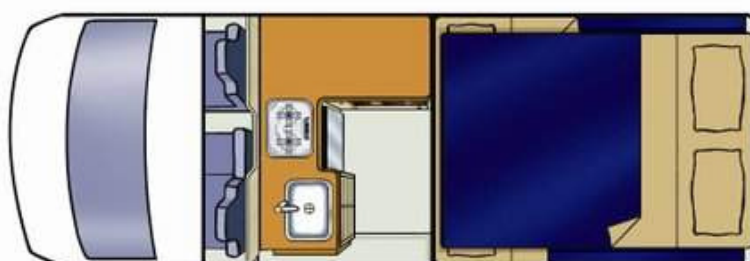

AU

Voyager

No Boundaries

Britz

Vehicle Specifications:

Booking Code	4BBXS
Sleeping Capacity	4 adults
Beds	2 doubles
Bed Dimensions	<p>Double bed: 2.10m x 1.72m (rear dinette)</p> <p>Double bed: 2.00m x 1.37m (top bed - max. weight 200kgs)</p>
Seatbelts - Drivers Cab/Main Cab	2 / 2
Baby/Booster Seat Fittings	2 x baby or booster seats can be fitted on rear seat
Air-Conditioning - Driver's Cab/Main Cab	Yes / No
Heating - Driver's Cab/Main Cab	Yes / No
Fridge/Freezer	12V / 240V - 80 litres
Microwave	Yes - operates when connected to mains power
Gas Stove	Yes - 2 burner
Sink	Yes
Hot/Cold Pressurised Water	Cold water only
Cooking Utensils	Yes
Crockery & Cutlery	Yes
Shower	No
Toilet	No
Fresh Water Tank (filler hose supplied)	31 litres
Waste Water Tank	No
Gas Bottles	1 x 3.3kg
Internal Walk-Through Access	No
Power Supply (volts)	12V battery / 240V mains
Transmission	Automatic
Engine Specifications	2.6L Unleaded Petrol
Fuel Tank Capacity	70 litres
Fuel Consumption (approx. per 100kms)	Average 13 litres*
Recommended Tyre Pressure	50 psi front & rear
Radio/Cassette/CD	Radio / CD Player
Power Steering	Yes
Cruise Control	No
Airbags - Driver / Passenger	Yes / Yes
Anti-lock Braking System (ABS)	No
DIMENSIONS	
Length	5.60m
Width	1.89m
Height	2.80m
Interior Height	2.10m