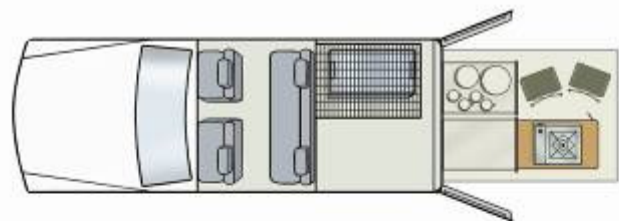

AU

Safari 4WD

No Boundaries

Go Wild (literally!)

- The ultimate camping vehicle
- Rugged V8 Landcruiser 4WD Workmate Wagon
- Cage roof rack for extra storage (ratchet straps supplied)
- Clip on kitchen table included
- Four camping stools included
- Rear awning
- Slide-out storage drawers at rear of vehicle
- Slide out fridge
- Large ground tent

Soft luggage
bags only!

Safari 4WD

Vehicle Specifications:

Booking Code	PFMRS
Sleeping Capacity	Max 5 adults
Beds	Tent for 5 people Self inflating mats supplied
Tent Dimensions	Ground tent: 3 m x 3 m
Seatbelts - Drivers Cab/Main Cab	2 / 3
Baby/Booster Seat Fittings	2 x baby or booster seats can be fitted on the rear seat.
Air-Conditioning - Driver's Cab/Main Cab	Yes / No
Heating - Driver's Cab/Main Cab	Yes / No
Fridge/Freezer	12V - 32 litres
Microwave	No
Gas Stove	Yes - 2 x 1 burner portable stove
Sink	No
Hot/Cold Pressurised Water	No
Cooking Utensils	Yes
Crockery & Cutlery	Yes
Shower	Solar Handheld
Toilet	No
Fresh Water Tank (filler hose supplied)	25 litres
Waste Water Tank	No
Gas Bottles	Pack of 4 x disposable butane canisters available for purchase at branch
Internal Walk-Through Access	No
Power Supply (volts)	12V battery
Transmission	5 speed manual
Engine Specifications	4.5L - V8 turbo diesel
Fuel Tank Capacity	90 litres
Fuel Consumption (approx. per 100kms)	Average 12 litres*
Recommended Tyre Pressure	42 psi front & 54 psi rear
Radio/Cassette/CD	Radio / CD Player
Power Steering	Yes
Cruise Control	No
Airbags - Driver / Passenger	No / No
Anti-lock Braking System (ABS)	No
DIMENSIONS	
Length	4.74 m
Width	1.79 m
Height	2.10 m
Interior Height	n/a
EXTRA FEATURES	
4 x Camping Stools	Cage roof rack
Ratchet straps (to secure belongings on roof rack)	Self inflating mats (for the tent)
Rear Awning	