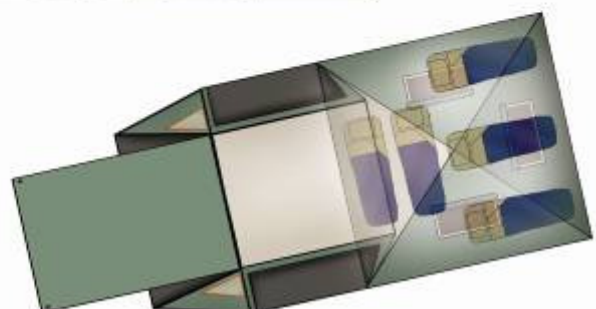

AU

Safari 4WD

No Boundaries

Go Wild (literally!)

- The ultimate camping vehicle
- Rugged V8 Landcruiser 4WD Workmate Wagon
- Cage roof rack for extra storage (ratchet straps supplied)
- Clip on kitchen table included
- Four camping stools included
- Rear awning
- Slide-out storage drawers at rear of vehicle
- Slide out fridge
- Large ground tent

Soft luggage
bags only!

Safari 4WD

Vehicle Specifications:

Booking Code	PFMRS
Sleeping Capacity	Max 5 adults
Beds	Tent for 5 people Self inflating mats supplied
Tent Dimensions	Ground tent: 3 m x 3 m
Seatbelts - Drivers Cab/Main Cab	2 / 3
Baby/Booster Seat Fittings	2 x baby or booster seats can be fitted on the rear seat.
Air-Conditioning - Driver's Cab/Main Cab	Yes / No
Heating - Driver's Cab/Main Cab	Yes / No
Fridge/Freezer	12V - 32 litres
Microwave	No
Gas Stove	Yes - 2 x 1 burner portable stove
Sink	No
Hot/Cold Pressurised Water	No
Cooking Utensils	Yes
Crockery & Cutlery	Yes
Shower	Solar Handheld
Toilet	No
Fresh Water Tank (filler hose supplied)	25 litres
Waste Water Tank	No
Gas Bottles	Pack of 4 x disposable butane canisters available for purchase at branch
Internal Walk-Through Access	No
Power Supply (volts)	12V battery
Transmission	5 speed manual
Engine Specifications	4.5L - V8 turbo diesel
Fuel Tank Capacity	90 litres
Fuel Consumption (approx. per 100kms)	Average 12 litres*
Recommended Tyre Pressure	42 psi front & 54 psi rear
Radio/Cassette/CD	Radio / CD Player
Power Steering	Yes
Cruise Control	No
Airbags - Driver / Passenger	No / No
Anti-lock Braking System (ABS)	No
DIMENSIONS	
Length	4.74 m
Width	1.79 m
Height	2.10 m
Interior Height	n/a
EXTRA FEATURES	
4 x Camping Stools	Cage roof rack
Ratchet straps (to secure belongings on roof rack)	Self inflating mats (for the tent)
Rear Awning	